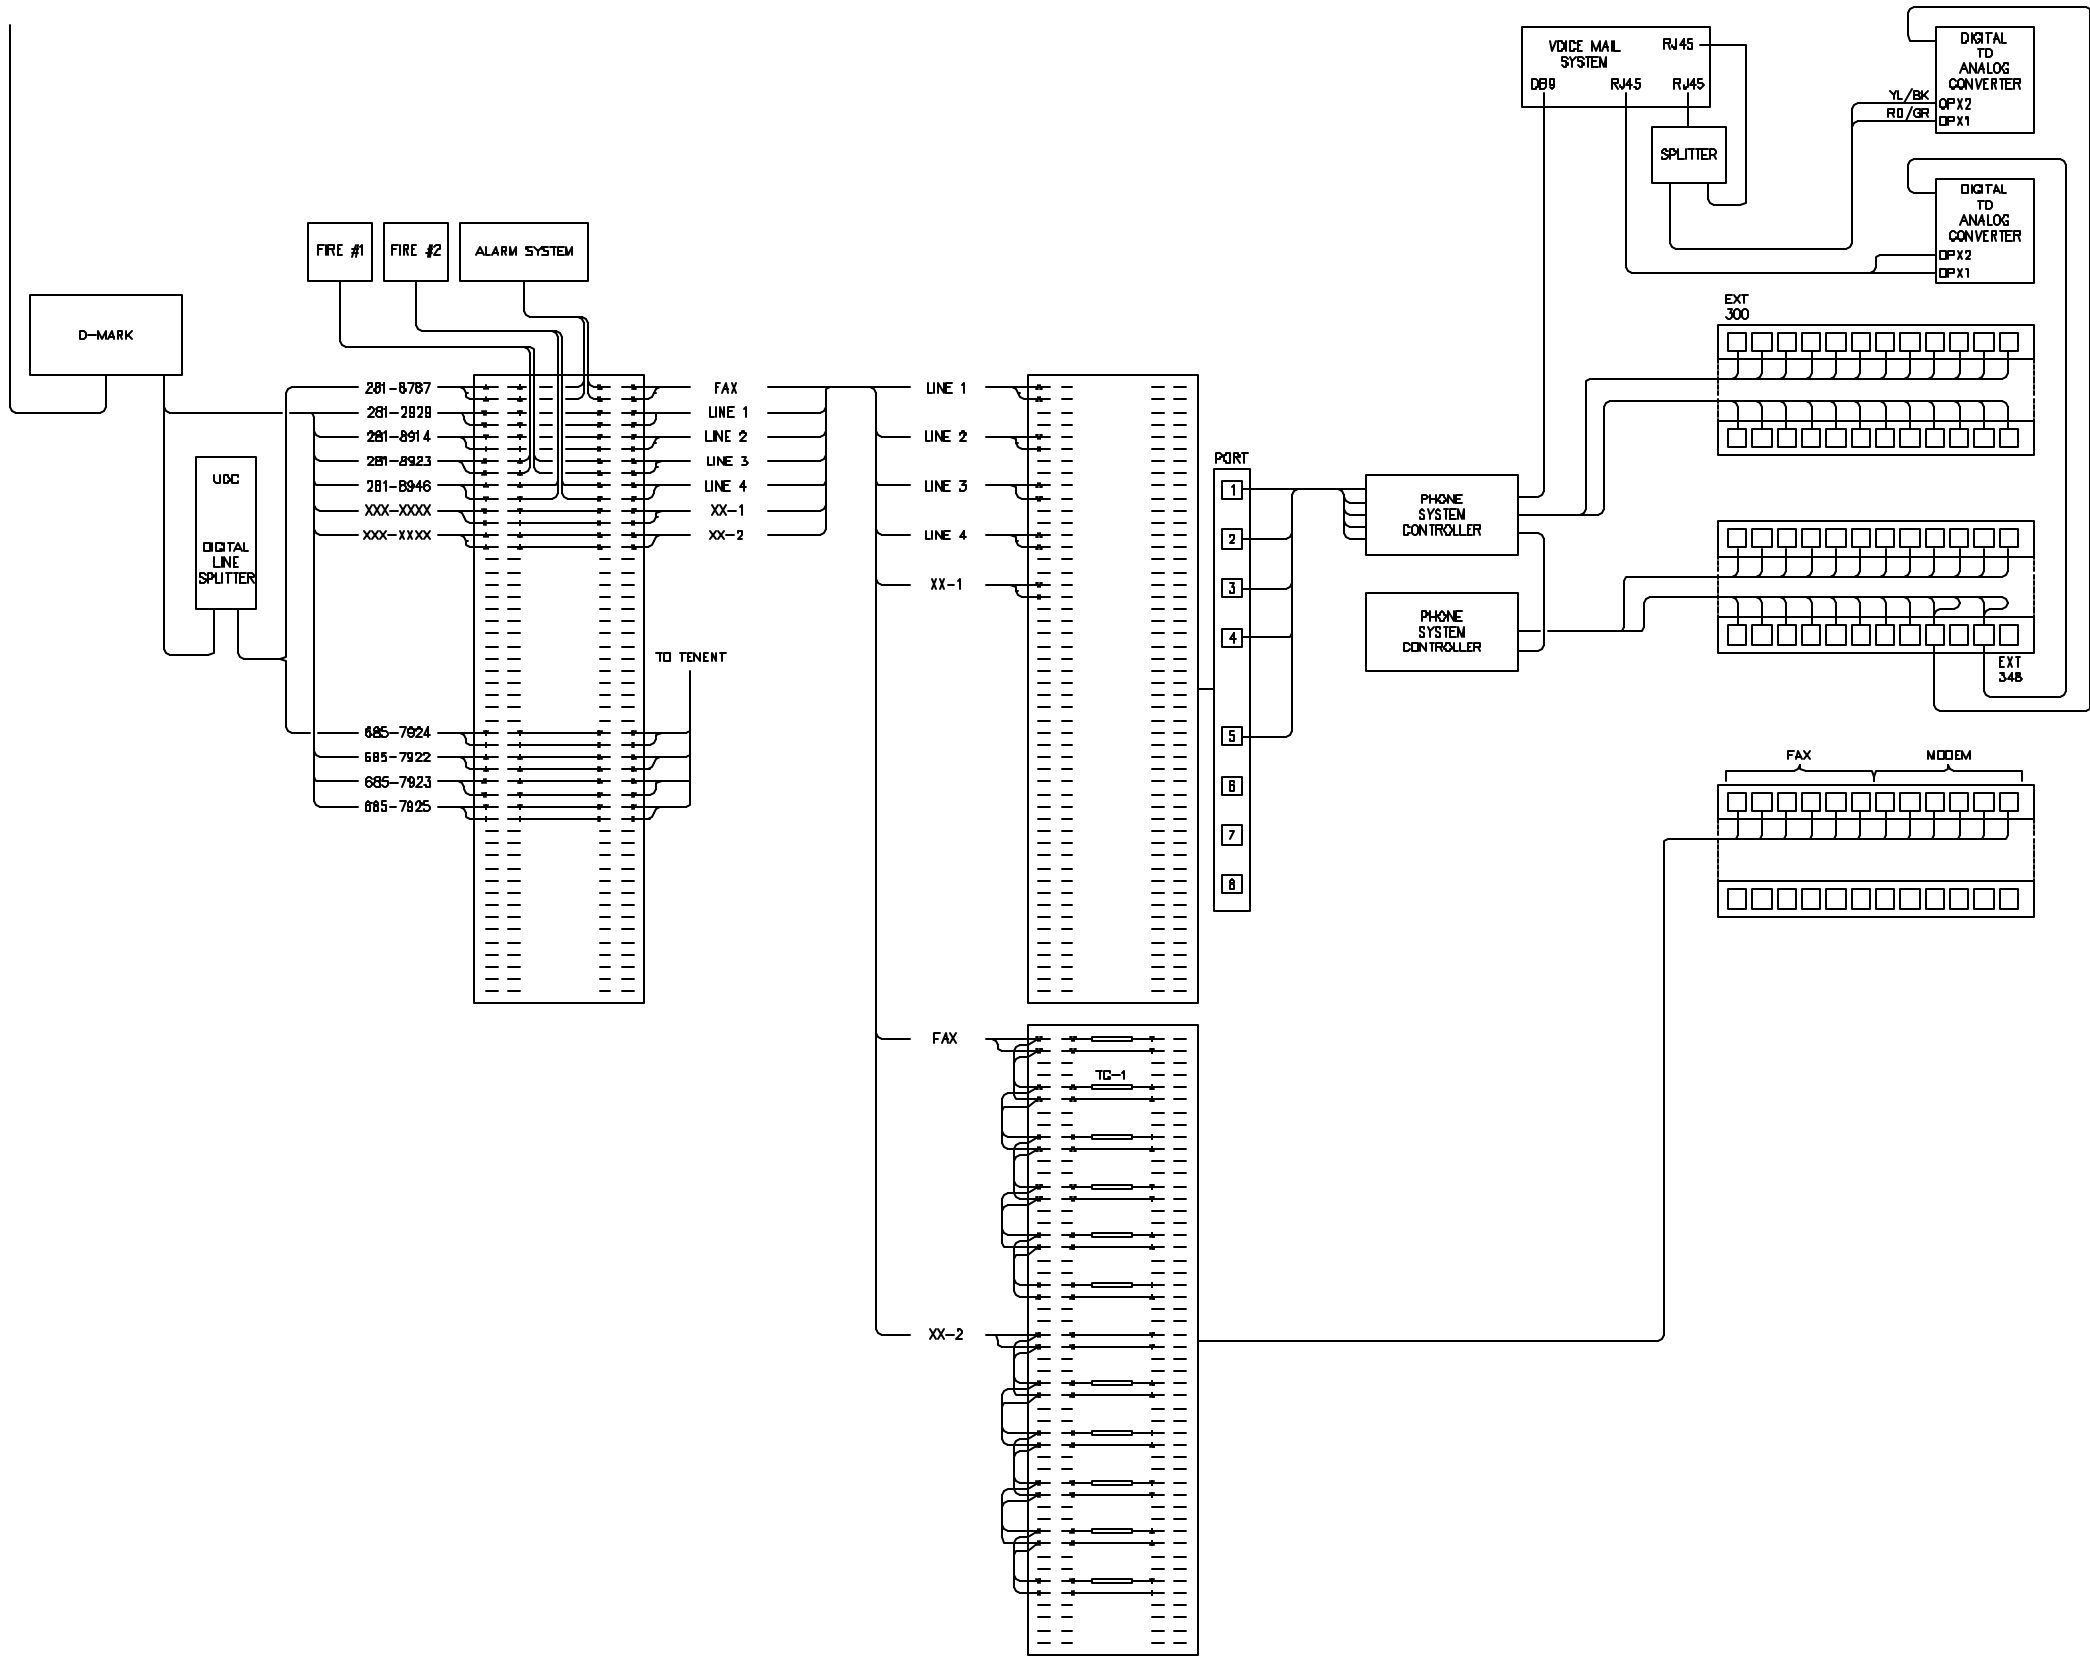

A

B

C

D

E

A

B

C

D

E

REV	DESCRIPTION OF REVISION	DATE	BY	CHK	APP	REV	DESCRIPTION OF REVISION	DATE	BY	CHK	APP	REFERENCE DRAWING	REFERENCE DRAWING

DRAWN BY:	
DESIGNED BY:	
CHECKED BY:	
APPROVED BY:	

SCALE:	
DATE:	
DRAWN BY:	
CHK: